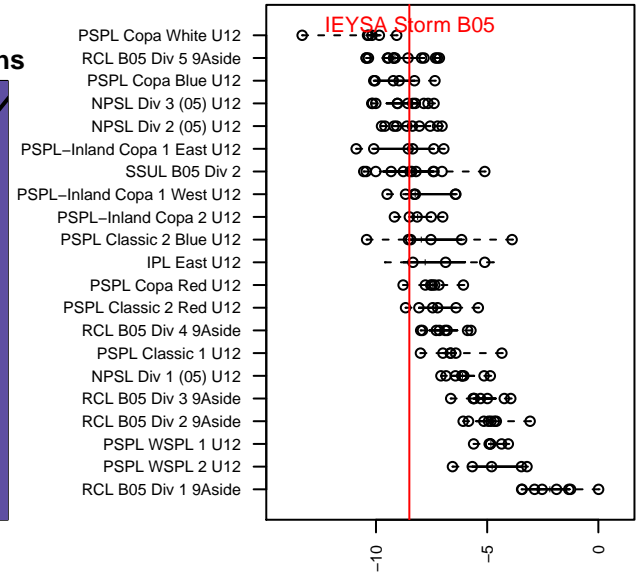

IEYSA Storm B05

Inland Empire YSA
 Cheney, WA
 B05 total strength=441
 attack=0.46 defense=0.18
 fall league = PSPL–Inland Copa 2 U12
 spr league = Spr PSPL–Inland Copa 2 U12
 notes= Guske 2016

alt names used:
 IEYSA Storm FC B05 Guske
 STORMFC GUSKE 05 (WA)
 IEYSA Storm FC B05 Guske

Venues played:
 2016 River City Challenge U12 (2005) U12
 2016 PSPL–Inland Copa 2 U12
 2016 Spr PSPL–Inland Copa 2 U12

IEYSA Storm B05
 Dots are actual minus expected GF (blue circles) and GA (red triangles).
 Blue line is smoothed change in attack strength. Red is smoothed change in defense strength.

**attack and defense variance (black dot)
relative to other teams
and top 10 in region**

**attack and defense rating
relative to others at age
and all opponents in last 13 months**

Performance relative to 13 month average