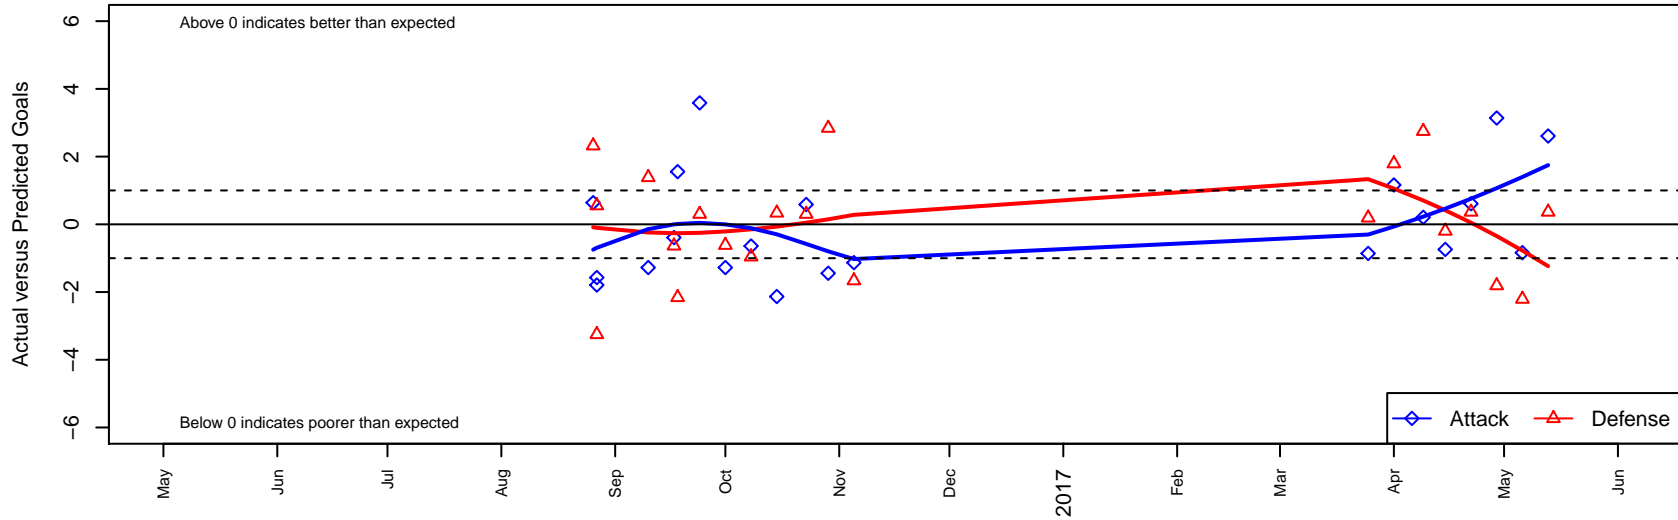

IEYSA Storm B05

Inland Empire YSA
 Cheney, WA
 B05 total strength=441
 attack=0.46 defense=0.18
 fall league = PSPL–Inland Copa 2 U12
 spr league = Spr PSPL–Inland Copa 2 U12
 notes= Guske 2016

alt names used:
 IEYSA Storm FC B05 Guske
 STORMFC GUSKE 05 (WA)
 IEYSA Storm FC B05 Guske

Venues played:
 2016 River City Challenge U12 (2005) U12
 2016 PSPL–Inland Copa 2 U12
 2016 Spr PSPL–Inland Copa 2 U12

IEYSA Storm B05
 Dots are actual minus expected GF (blue circles) and GA (red triangles).
 Blue line is smoothed change in attack strength. Red is smoothed change in defense strength.

**attack and defense variance (black dot)
relative to other teams
and top 10 in region**

**attack and defense rating
relative to others at age
and all opponents in last 13 months**

Performance relative to 13 month average